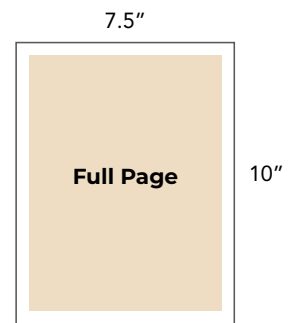

### Ad Specifications:

Full Page = 7.5" wide by 10" tall, no bleeds, full color

Half Page = 7.5" wide by 4.75" tall, no bleeds, full color

Covers = 8.5" wide by 11" tall, 1/8" bleeds, full color