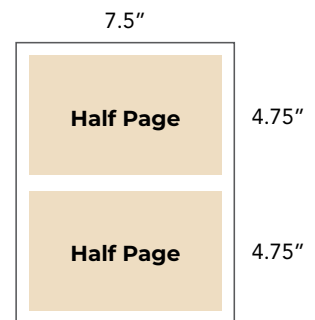

Format:

Please submit all ad artwork in press-ready PDF format.