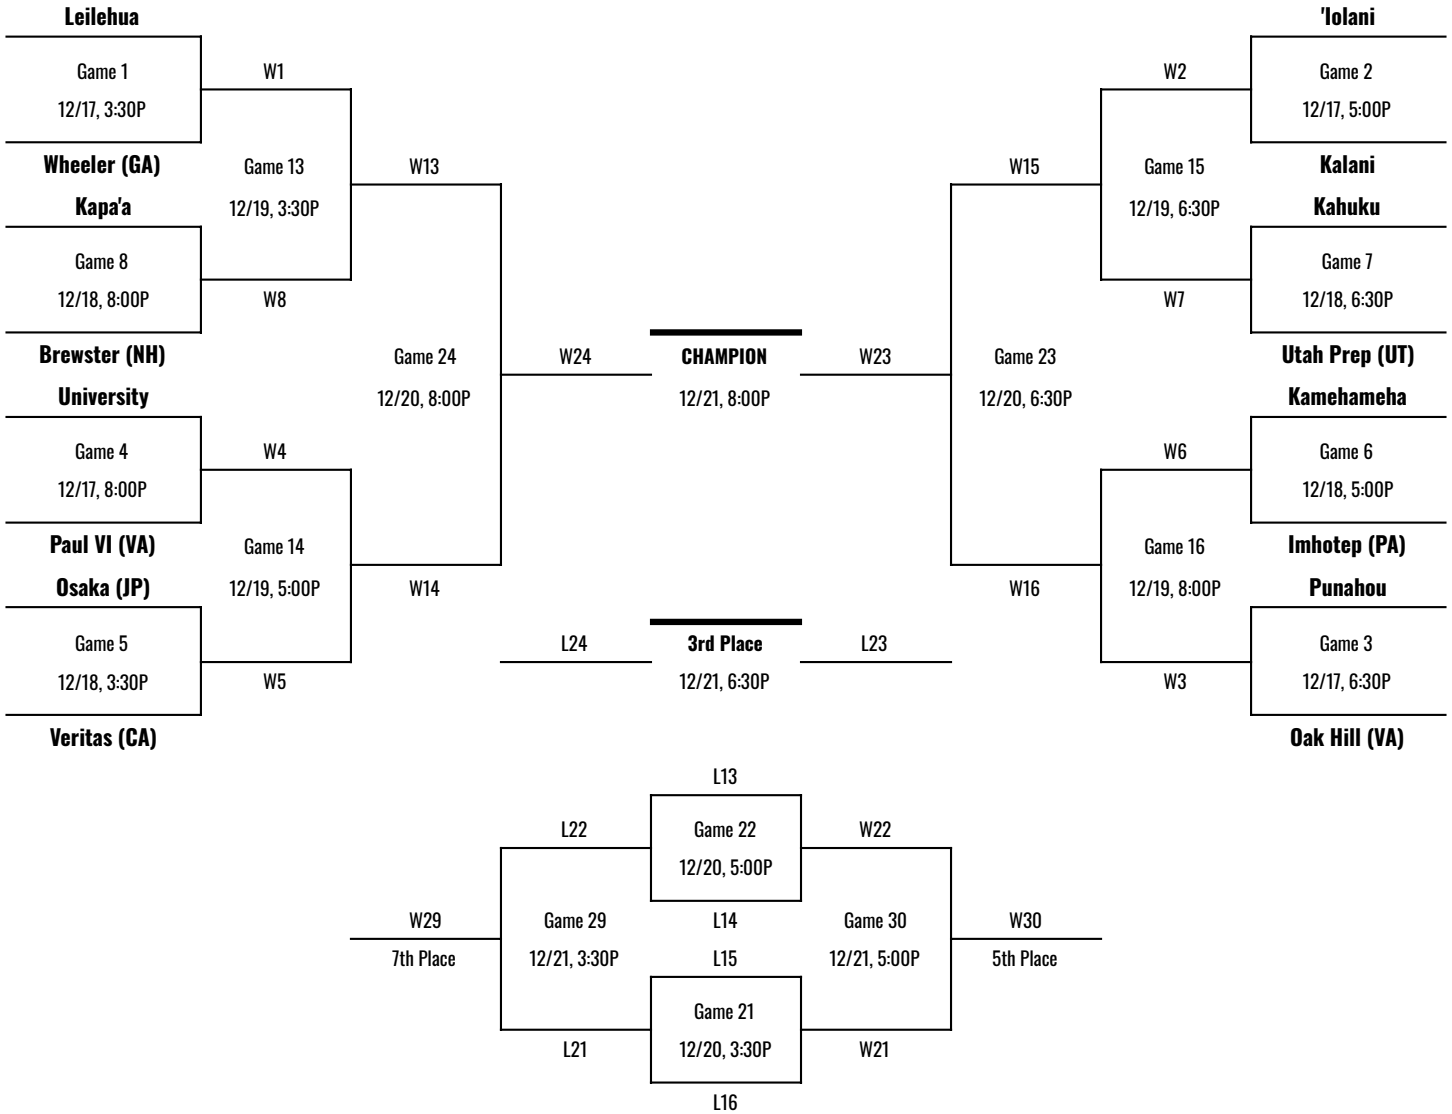

BOYS: TOURNAMENT BRACKET

CONSOLATION POOL

	12/19	12/20	12/21	
9:00A	* L2 vs L8 *	L8 vs L4	L2 vs L6	9:00A
10:30A	* L1 vs L3 *	L3 vs L7	L3 vs L8	10:30A
12:00P	L4 vs L5	L6 vs L1	L7 vs L4	12:00P
1:30P	L7 vs L6	L5 vs L2	L1 vs L5	1:30P

* Games in Upper Gym *